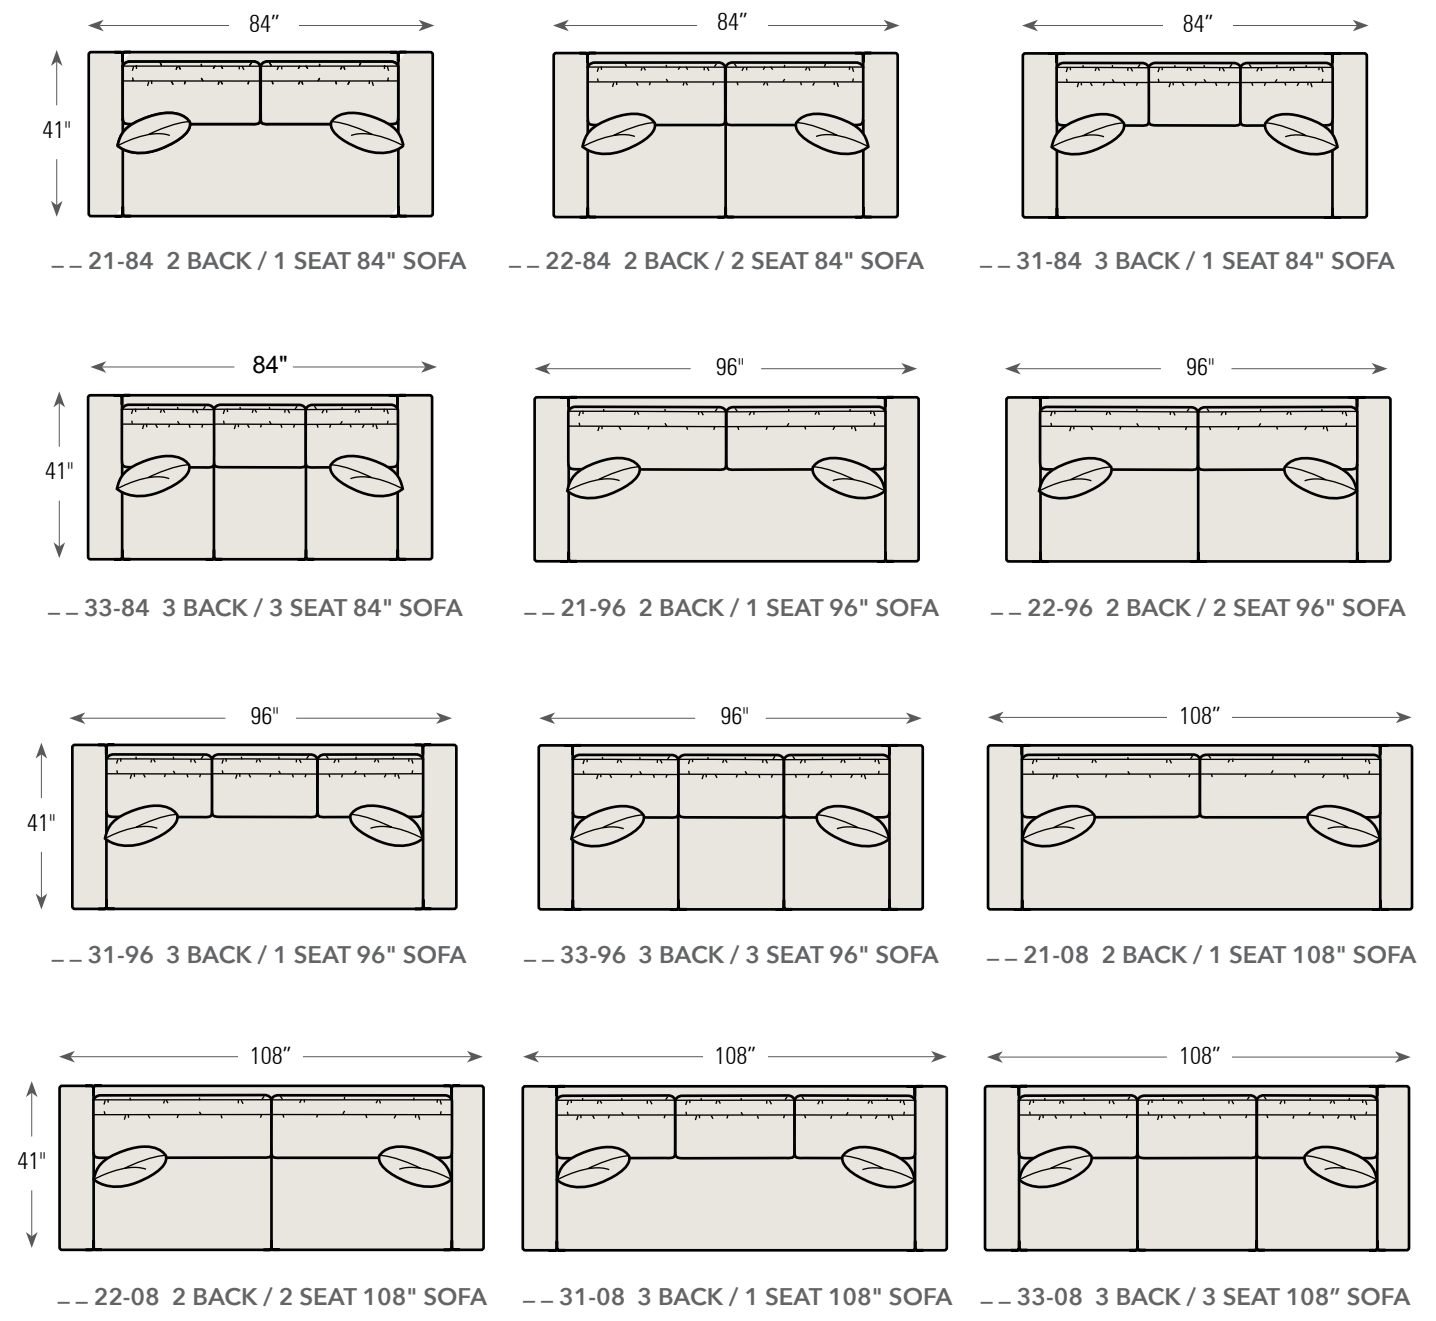

7 Series Design Your Own

Create your own personalized upholstery.

Choose your arm style, number of backs and seat cushions, select the base and length for your custom sofa.

7						
ARM STYLE	BACKS	SEATS	BASE D/U	SOFA LENGTH		

Standards:

Loose Pillow Backs / French Seams
H37 SD24 AH25 OD41
Approx. Seat Height: 19
Standard With Two 21" Throw Pillows

1. 1 Select Arm Style
2. 2 Select # of Backs & Seats
3. 3 Select Base Dressmaker/Upholstered
4. 4 Select Sofa Length

74 Rolled Arm	#Backs/Seats	Base	Sofa Lengths"
7421 Sofa	(2)Backs / (1) Seat	D / U	84 - 96 - 08(108)"
7422 Sofa	(2)Backs / (2) Seat	D / U	84 - 96 - 08(108)"
7431 Sofa	(3)Backs / (1) Seat	D / U	84 - 96 - 08(108)"
7433 Sofa	(3)Backs / (3) Seat	D / U	84 - 96 - 08(108)"

75 English Arm	#Backs/Seats	Base	Sofa Lengths"
7521 Sofa	(2)Backs / (1) Seat	D / U	84 - 96 - 08(108)"
7522 Sofa	(2)Backs / (2) Seat	D / U	84 - 96 - 08(108)"
7531 Sofa	(3)Backs / (1) Seat	D / U	84 - 96 - 08(108)"
7533 Sofa	(3)Backs / (3) Seat	D / U	84 - 96 - 08(108)"

76 Track Arm	#Backs/Seats	Base	Sofa Lengths"
7621 Sofa	(2)Backs / (1) Seat	D / U	84 - 96 - 08(108)"
7622 Sofa	(2)Backs / (2) Seat	D / U	84 - 96 - 08(108)"
7631 Sofa	(3)Backs / (1) Seat	D / U	84 - 96 - 08(108)"
7633 Sofa	(3)Backs / (3) Seat	D / U	84 - 96 - 08(108)"