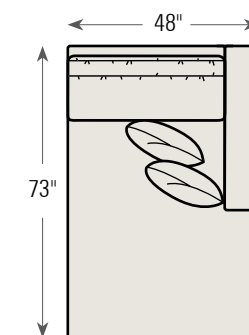

48w 73D 36H
Inside: 39w 54D 19H
Arm Height: 25 Seat Height: 17
Loose Pillow Back
Standard With One 24" &
One 21" Throw Pillow
Finish Shown: Carob Brown

**63-AL 6 Series
Armless Loveseat**

60w 41D 36H
Inside: 60w 23D 19H
Seat Height: 17
Loose Pillow Back
Standard With One 24" &
One 21" Throw Pillow
Finish Shown: Carob Brown

**63-RZ 6 Series
Right Arm Chaise**

48w 73D 36H
Inside: 39w 54D 19H
Arm Height: 25 Seat Height: 17
Loose Pillow Back
Standard With One 24" &
One 21" Throw Pillow
Finish Shown: Carob Brown

**62-LZ 6 Series
Left Arm Chaise**

48w 73D 36H
Inside: 39w 54D 19H
Arm Height: 25 Seat Height: 17
Loose Pillow Back
Standard With One 24" &
One 21" Throw Pillow
Finish Shown: Carob Brown

**62-AL 6 Series
Armless Loveseat**

60w 41D 36H
Inside: 60w 23D 19H
Seat Height: 17
Loose Pillow Back
Standard With One 24" &
One 21" Throw Pillow
Finish Shown: Carob Brown

**62-RZ 6 Series
Right Arm Chaise**

48w 73D 36H
Inside: 39w 54D 19H
Arm Height: 25 Seat Height: 17
Loose Pillow Back
Standard With One 24" &
One 21" Throw Pillow
Finish Shown: Carob Brown

**6_-LZ 6 Series
Left Arm Chaise**