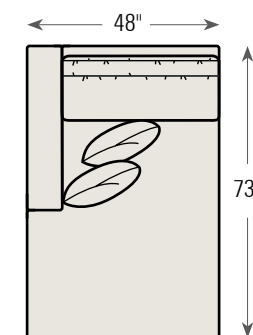

48w 73D 36H
Inside: 39w 54D 19H
Arm Height: 25 Seat Height: 17
Loose Pillow Back
Standard With One 24" &
One 21" Throw Pillow
Finish Shown: Carob Brown

**63-AL 6 Series
Armless Loveseat**

60w 41D 36H
Inside: 60w 23D 19H
Seat Height: 17
Loose Pillow Back
Standard With One 24" &
One 21" Throw Pillow
Finish Shown: Carob Brown

**63-RZ 6 Series
Right Arm Chaise**

48w 73D 36H
Inside: 39w 54D 19H
Arm Height: 25 Seat Height: 17
Loose Pillow Back
Standard With One 24" &
One 21" Throw Pillow
Finish Shown: Carob Brown

**62-LZ 6 Series
Left Arm Chaise**

48w 73D 36H
Inside: 39w 54D 19H
Arm Height: 25 Seat Height: 17
Loose Pillow Back
Standard With One 24" &
One 21" Throw Pillow
Finish Shown: Carob Brown

**62-AL 6 Series
Armless Loveseat**

60w 41D 36H
Inside: 60w 23D 19H
Seat Height: 17
Loose Pillow Back
Standard With One 24" &
One 21" Throw Pillow
Finish Shown: Carob Brown

**62-RZ 6 Series
Right Arm Chaise**

48w 73D 36H
Inside: 39w 54D 19H
Arm Height: 25 Seat Height: 17
Loose Pillow Back
Standard With One 24" &
One 21" Throw Pillow
Finish Shown: Carob Brown

**6_-LZ 6 Series
Left Arm Chaise**