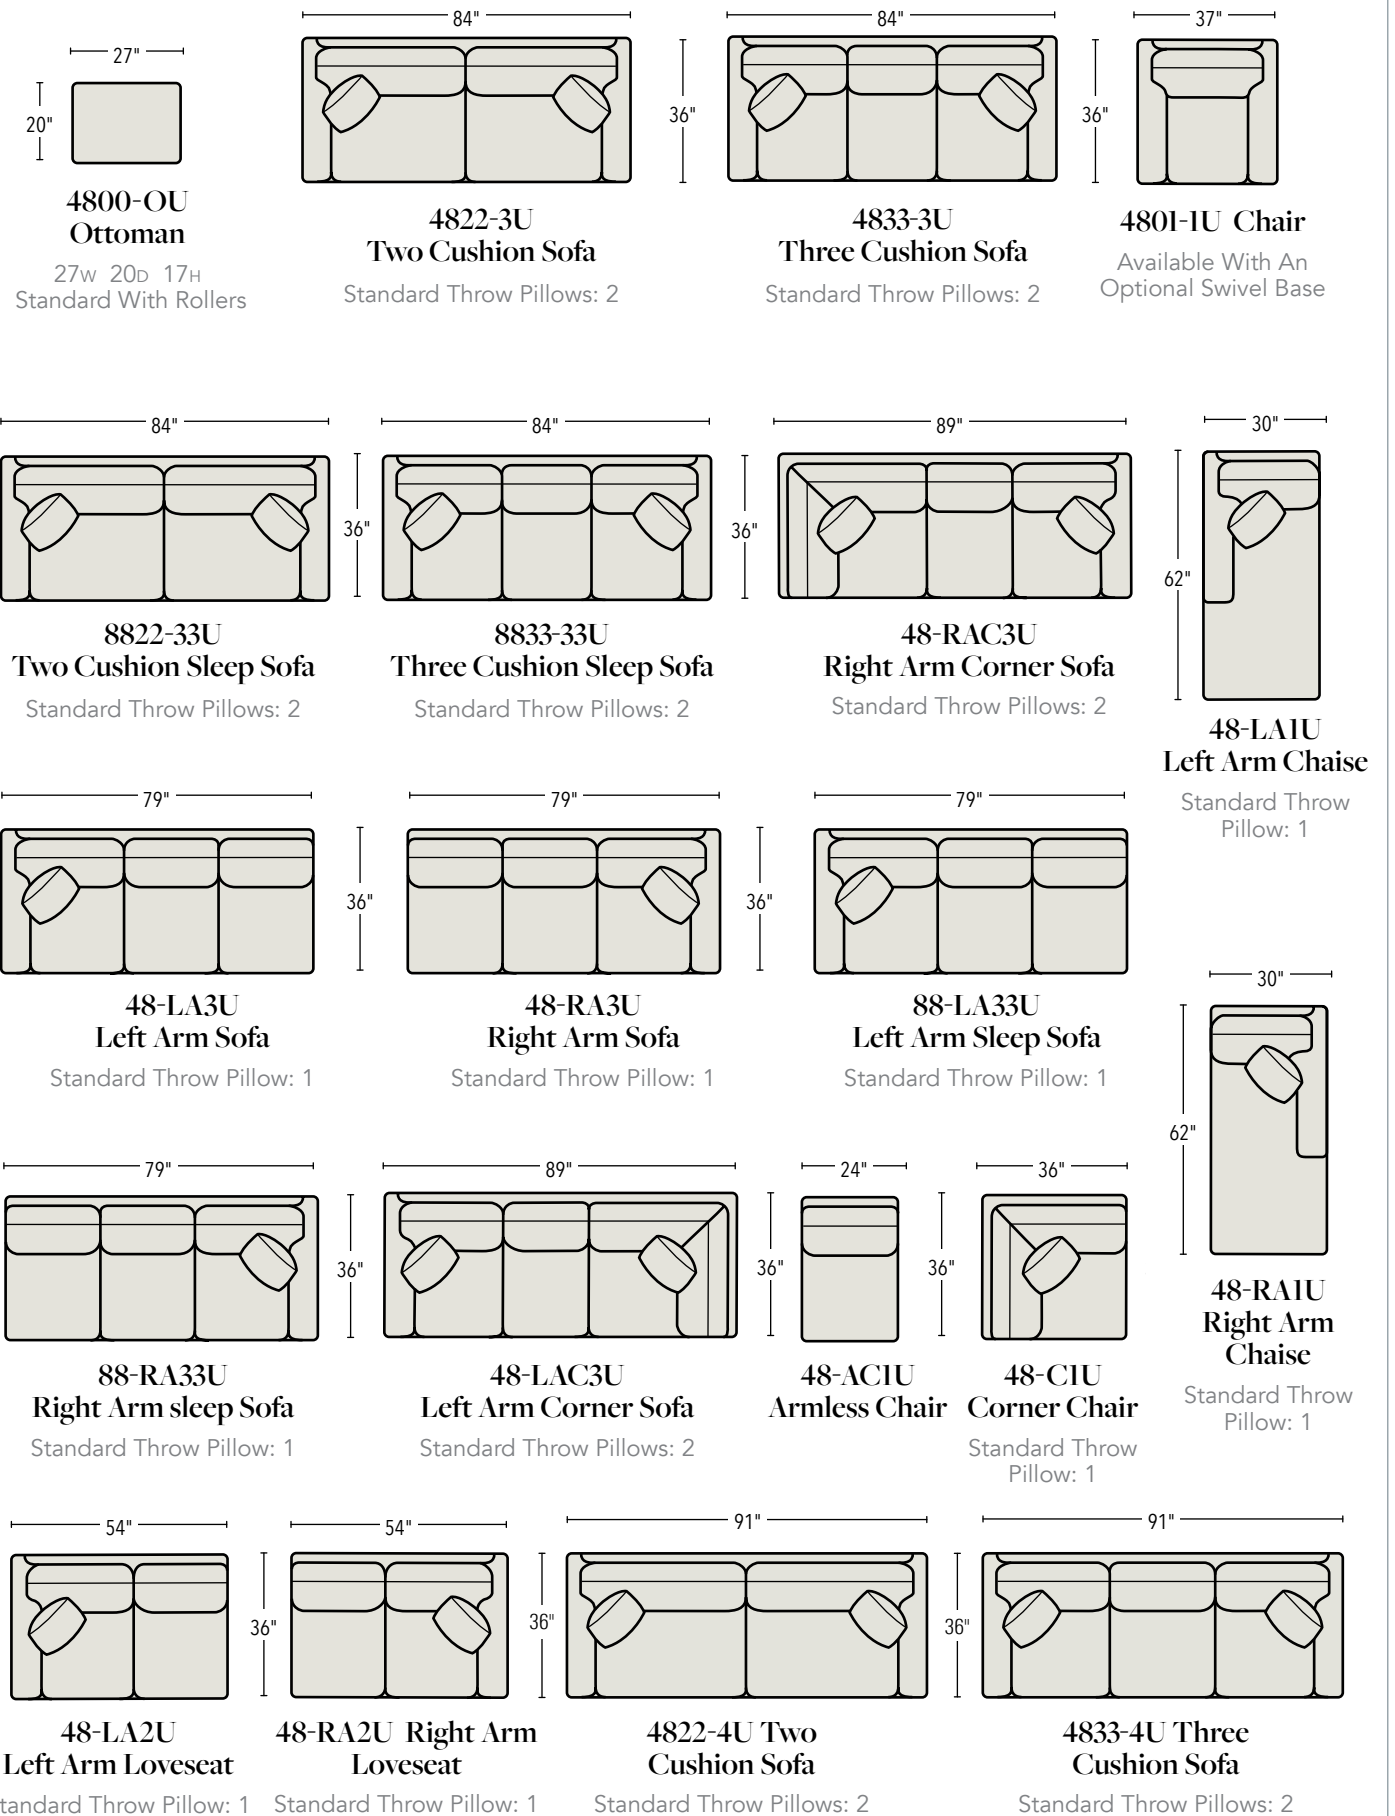

Also Available:

4833-4U Sofa

91w 36d 40h

4801-1U Chair

37w 36d 37h
 Inside: 28w 21d 22h
 Arm Height: 25 Seat Height: 19
 Loose Pillow Back
 Finish Shown: Walnut

48 Series Available Styles

Shown in 1/4" scale

Visual Index

Blanket Stitch

AVAILABLE ON ALL CUSTOM UPHOLSTERY

Available In Twelve Color Options

Product Description Key

Style Number	○ DC375 Sofa ○	Style Number
Dimensions (inches)	○ 80W 38D 37H ○	Dimensions (inches)
Dimensions (inches)	○ Inside: 64W 21D ○	Dimensions (inches)
Dimensions (inches)	○ Arm Height: 25 Seat Height: 19 ○	Dimensions (inches)
Product Details	○ Loose Pillow Back ○	Product Details
Product Details	○ Standard With Two 21" Throw Pillows ○	Product Details
Symbol Icons *See Key Below	○ Finish Shown: Carob Brown ○	Symbol Icons *See Key Below