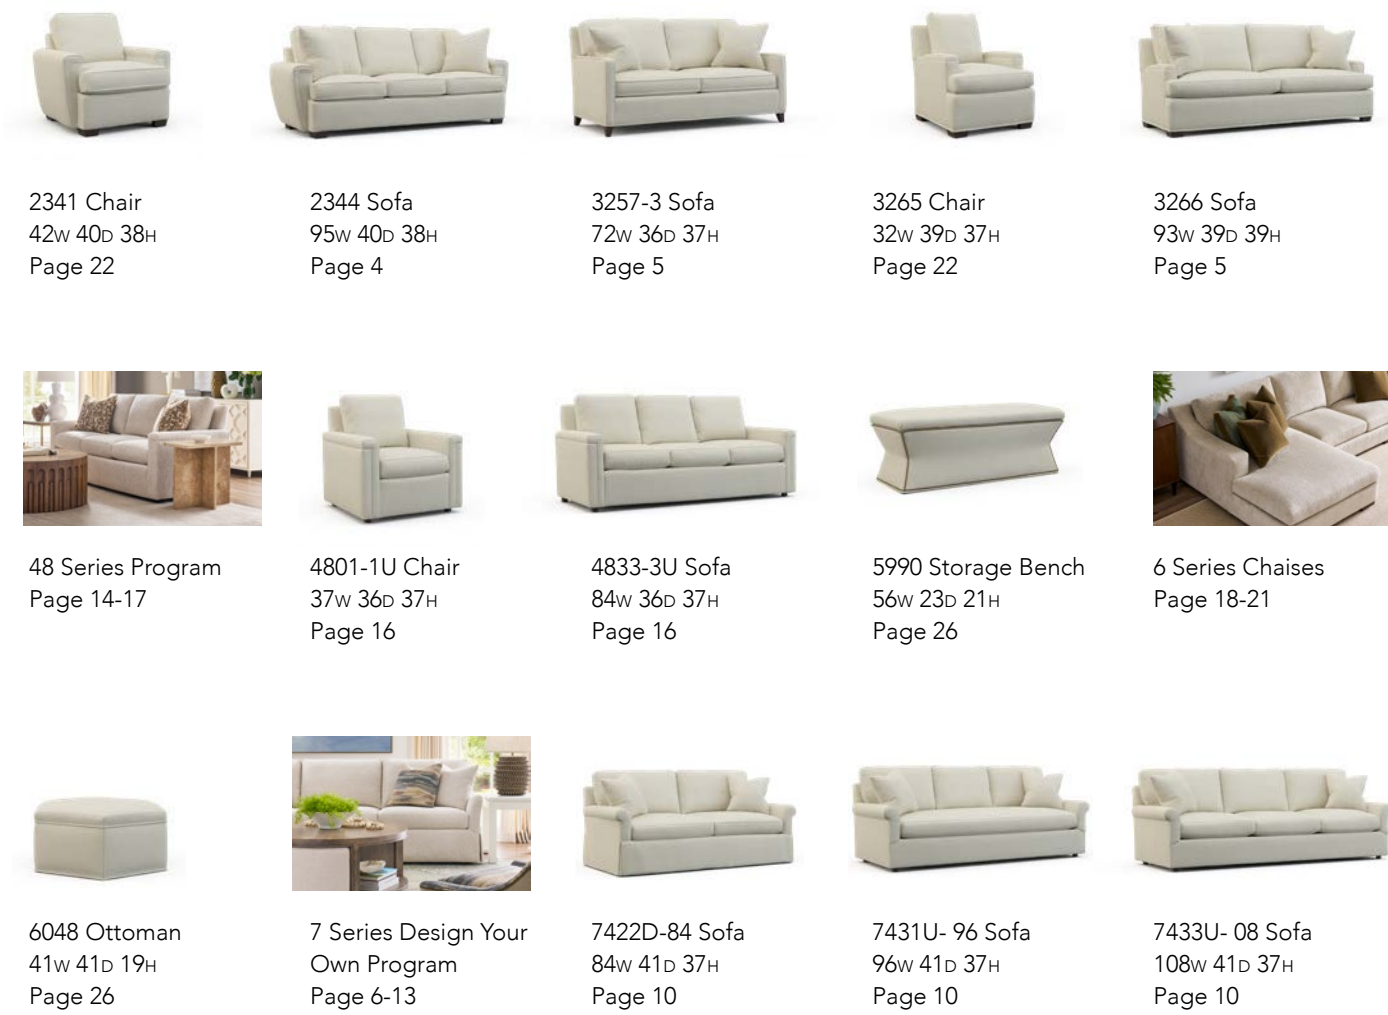

Index By Number

2340 Ottoman ..... Page 22	7422D-84 Sofa..... Page 10
2341 Chair ..... Page 22	7431U- 96 Sofa..... Page 10
2344 Sofa ..... Page 4	7433U- 08 Sofa..... Page 10
3257-3 Sofa ..... Page 5	7522D-84 Sofa..... Page 11
3265 Chair ..... Page 22	7531D-08 Sofa..... Page 11
3266 Sofa ..... Page 5	7533D-96 Sofa..... Page 11
48 Series Program ..... Page 14-17	7622D-08 Sofa..... Page 12
4801-1U Chair ..... Page 16	7622U-84 Sofa..... Page 12
4833-3U Sofa..... Page 16	7633U-96 Sofa..... Page 12
4833-4U Sofa..... Page 16	DC363 Sofa ..... Page 4
5990 Storage Bench..... Page 26	DC367 Sofa ..... Page 4
6 Series Program ..... Page 18-21	61-LZ 61-RZ Chaise Sectional..... Page 20
6048 Ottoman ..... Page 26	62-LZ 62-RZ Chaise Sectional..... Page 20
7 Series Design Your Own Program ..... Page 6-13	62-LZ 62-RZ Chaise Sectional..... Page 21
7257-33 Sleep Sofa ..... Page 5	

Visual Index